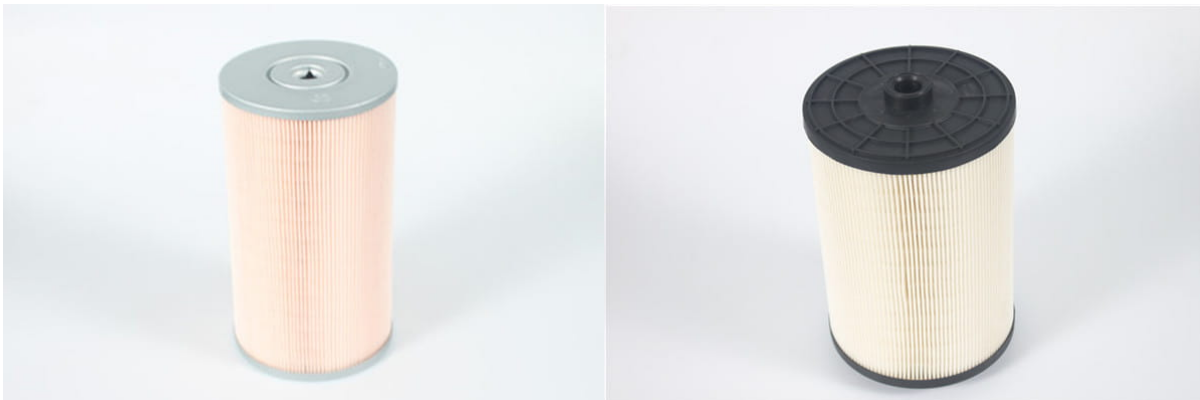

CELLULOSE FILTER ELEMENTS

Cellulose Filter Elements

Cellulose Filter Elements and Cellulose Filter Media

SINFT filter media is made of cellulose filter media impregnated with resin. It has high dust collection capacity and low fluidity. Used as a suction filter to filter hydraulic oil and lubricating oil. The filter media is pleated and