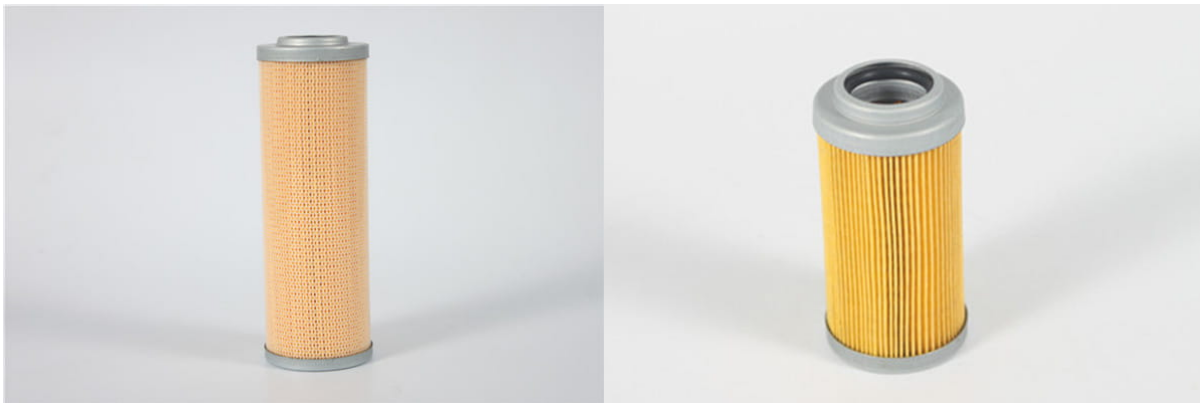

CELLULOSE FILTER ELEMENTS

Cellulose Filter Elements

Cellulose Filter Elements and Cellulose Filter Media

SINFT filter media is made of cellulose filter media impregnated with resin. It has high dust collection capacity and low fluidity. Used as a suction filter to filter hydraulic oil and lubricating oil. The filter media is pleated and