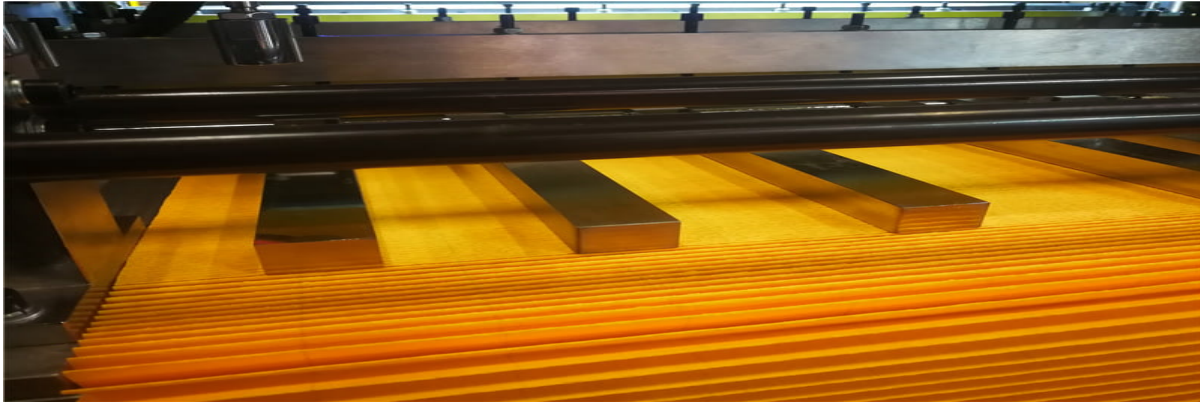

then assembled into economical disposable filter media. Cellulose oil filter cartridges are inexpensive, can be used as low-cost filter cartridges for factory applications, and are nominally qualified.

SINFT filter can provide cellulose filter element as after-sales product or original equipment manufacturer's product. We can customize cellulose oil filter cartridges for customers to meet your application needs. Please refer to our custom filters/professional filters section.

SINFT Cellulose Filter Material Processing

SINFT Cellulose Filter Element Specifications

- Rated at Bx = 2
- Elements available in standard grades of 5, 10, 20 and 40 microns
- Designed to withstand 150 & 300 PSID collapse pressure ratings
- Note: 300 PSID cellulose elements may require co-pleated mesh support screen for additional rigidity.

->