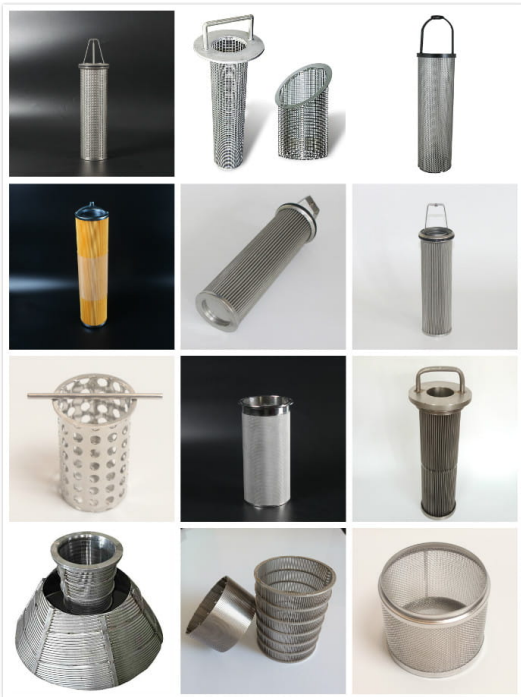

SINFT basket filter elements are available in a flat or inclined top design. And according to customs requirements, we could provide the flat bottom, round bottom and hopper bottom choices to fit our basket filter strainer, including pipeline basket strainer, simplex basket strainer, duplex basket strainer.

Compared to other types filter elements, SINFTbasket filter element allows for a longer use with high dirt holding capacity and it's cleanable and reusable character.

SINFTbasket filter elements are widely used in oil industry, food & beverage, water treatment,